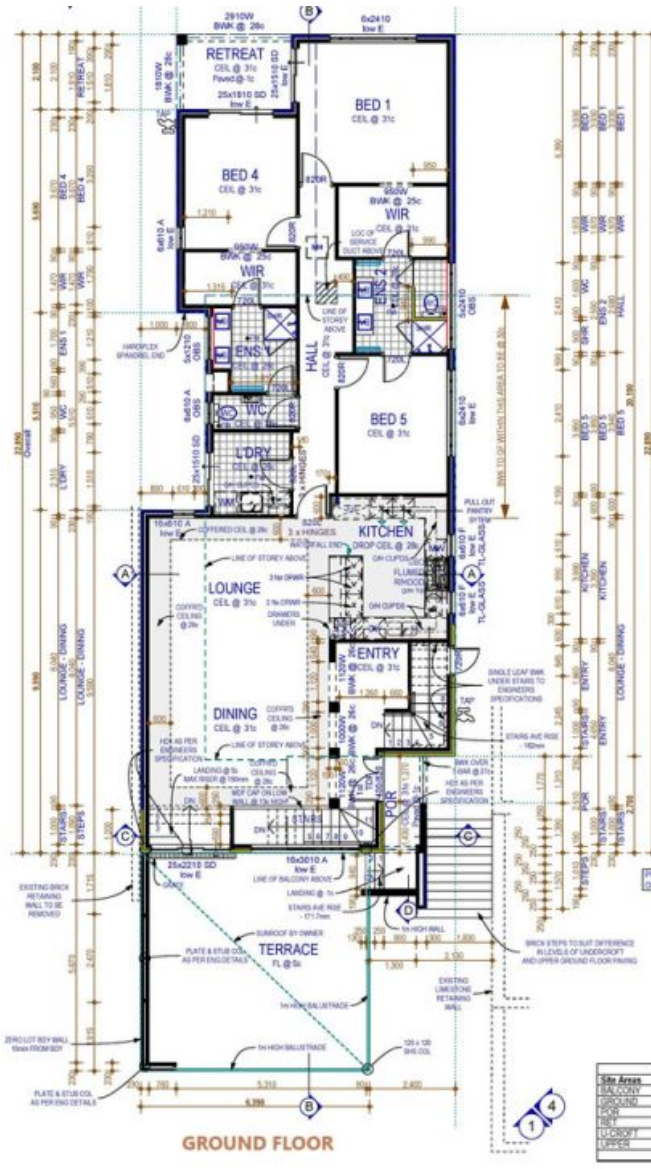

- \*Open plan living area to the most breathtaking views
- \*Double size bedrooms with custom made shelving and drawers
- \*5KW Solar Power
- \*Smart wiring with TV and data points to all

**Sabrina Minic**

0433 299 908

**GROUND FLOOR**

**UPPER FLOOR**

AREA CALCULATIONS		
Site Areas	Area	Perimeter
BALCONY	15.96	17.80
GROUND	171.38	65.70
ROOF	2.70	7.40
DECK	12.72	33.80
UP-CROFT	48.89	39.57
UPPER	100.70	41.46
	229.78 m <sup>2</sup>	156.79 m