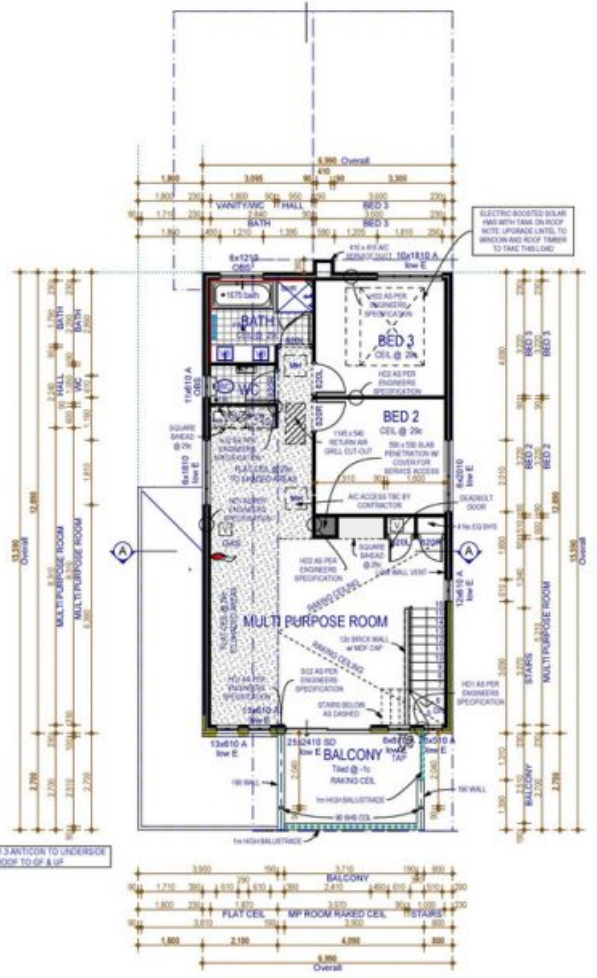

- \*Open plan living area to the most breathtaking views
- \*Double size bedrooms with custom made shelving and drawers
- \*5KW Solar Power
- \*Smart wiring with TV and data points to all

**Sabrina Minic**

0433 299 908

**GROUND FLOOR**

**UPPER FLOOR**

AREA CALCULATIONS		
Site Areas	Area	Perimeter
BALCONY	15.96	17.80
GROUND	171.38	65.70
ROOF	2.70	7.40
DECK	12.72	33.80
UP-CROFT	48.89	39.57
UPPER	100.70	41.46
	229.78 m <sup>2</sup>	156.79 m